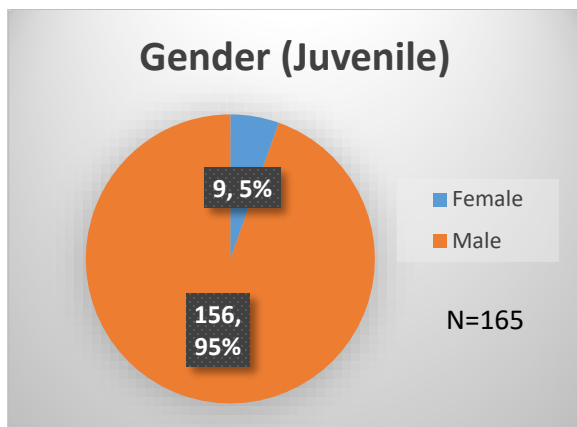

## Demographics for JTDC Population

### Monday Morning Midnight Count

Total # of probation Involved youth<sup>1</sup>: 997

<sup>1</sup> Probation Active: Any youth who is pending sentencing with an active social history, has been formally placed on probation or supervision with Cook County Juvenile Probation on the date of the report.