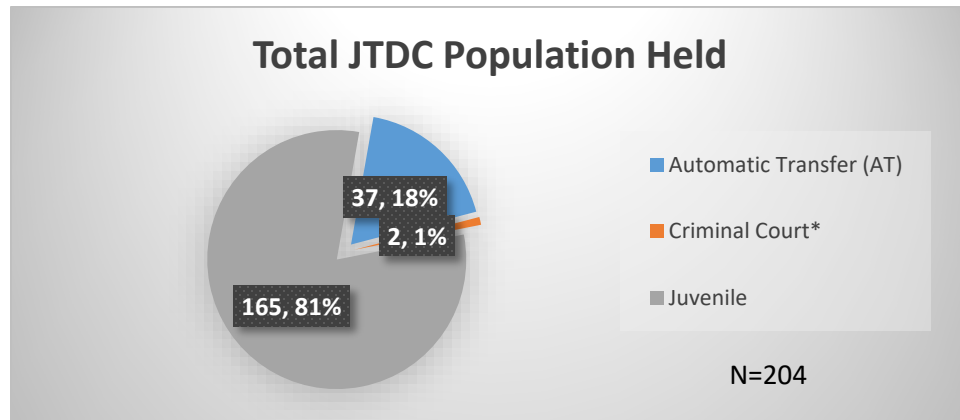

# Daily Data Dashboard – November 7, 2022

## Demographics for JTDC Population

### Monday Morning Midnight Count

Total # of probation Involved youth<sup>1</sup>: 997

<sup>1</sup> Probation Active: Any youth who is pending sentencing with an active social history, has been formally placed on probation or supervision with Cook County Juvenile Probation on the date of the report.