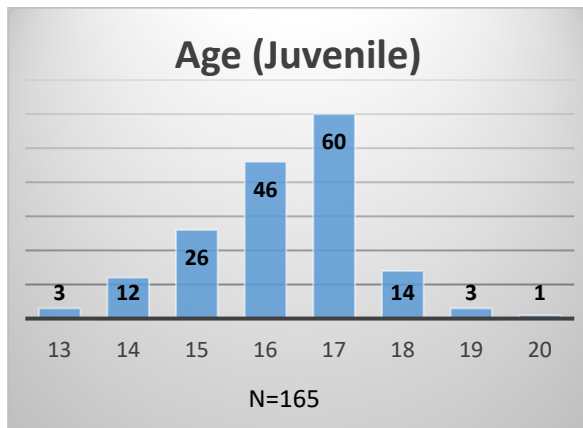

# Daily Data Dashboard – November 7, 2022

## Demographics for JTDC Population

### Monday Morning Midnight Count

Total # of probation Involved youth<sup>1</sup>: 997

<sup>1</sup> Probation Active: Any youth who is pending sentencing with an active social history, has been formally placed on probation or supervision with Cook County Juvenile Probation on the date of the report.